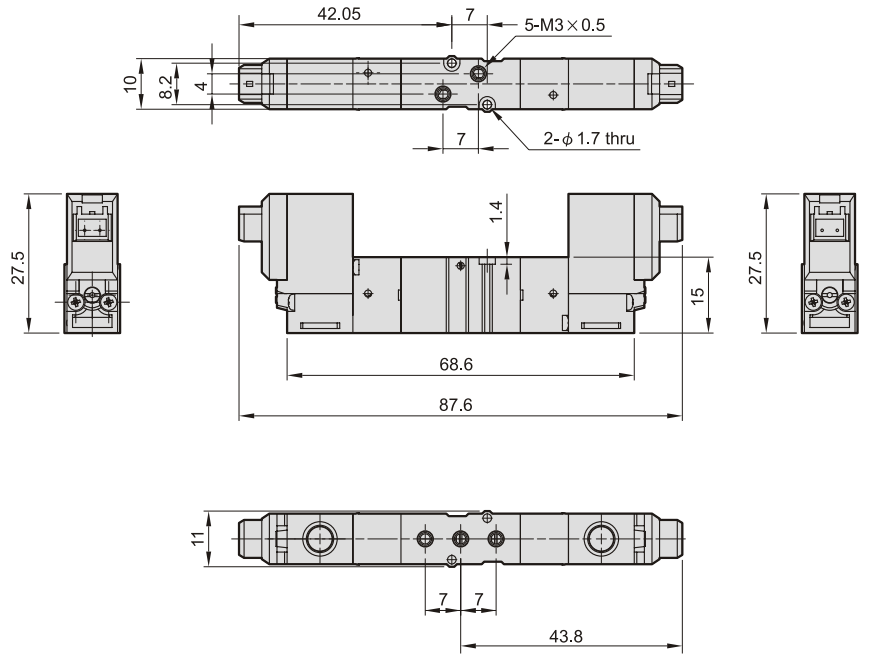

MVSF-100

SOLENOID VALVE

Dimensions:

MVSF-100-4E1

MVSF-100-4E2

Manifold of solenoid valve:

MVSF-100-5B*

No. of stations	P	L
2	28.5	35.5
3	39	46
4	49.5	56.5
5	60	67
6	70.5	77.5
7	81	88
8	91.5	98.5
9	102	109
10	112.5	119.5