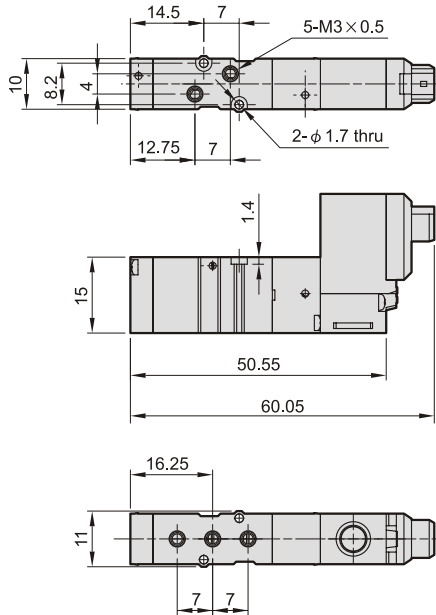

MVSF-100

SOLENOID VALVE

Dimensions:

MVSF-100-4E1

MVSF-100-4E2

Manifold of solenoid valve:

MVSF-100-5B*

No. of stations	P	L
2	28.5	35.5
3	39	46
4	49.5	56.5
5	60	67
6	70.5	77.5
7	81	88
8	91.5	98.5
9	102	109
10	112.5	119.5