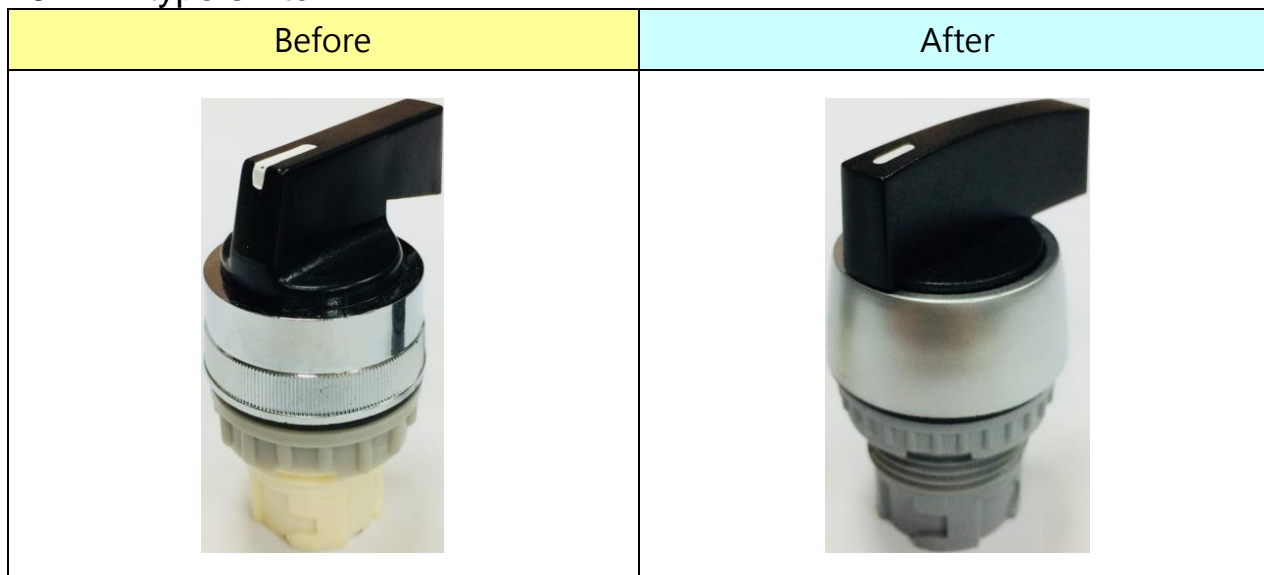

3.1 LB type switch