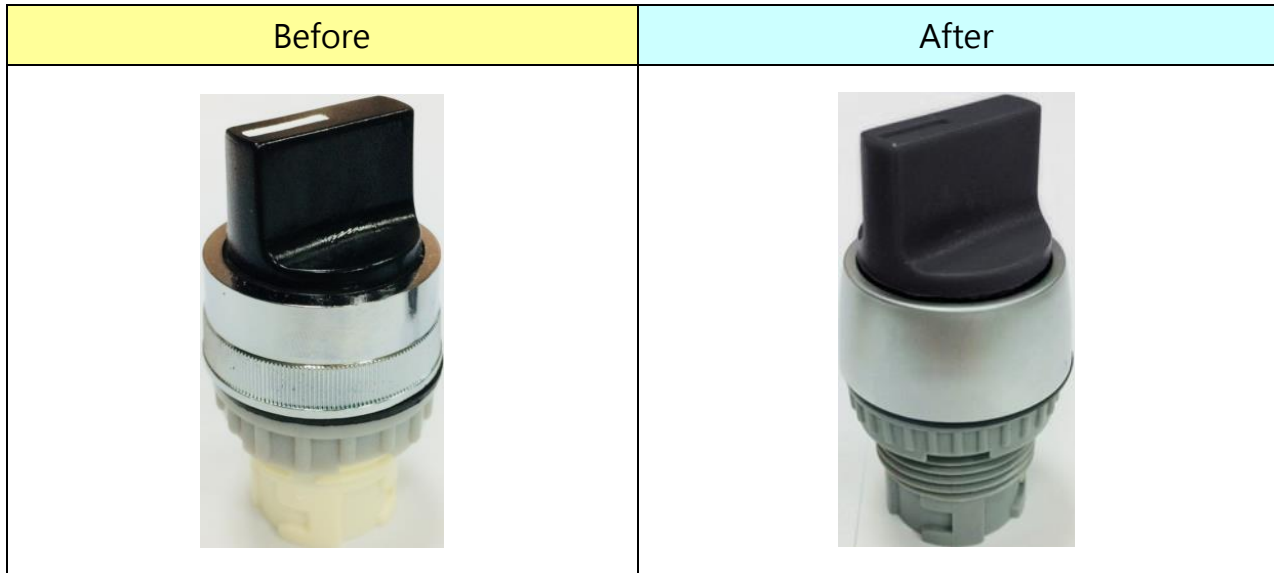

3.1 LB type switch

4. Effective Date

Do not affect the usage, will change sequentially.

5. Others

If there is any question, please contact our sales department.