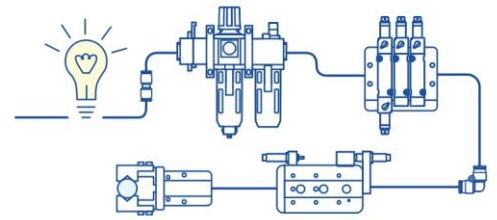

3.1 LB type switch

4. Effective Date

Do not affect the usage, will change sequentially.

5. Others

If there is any question, please contact our sales department.