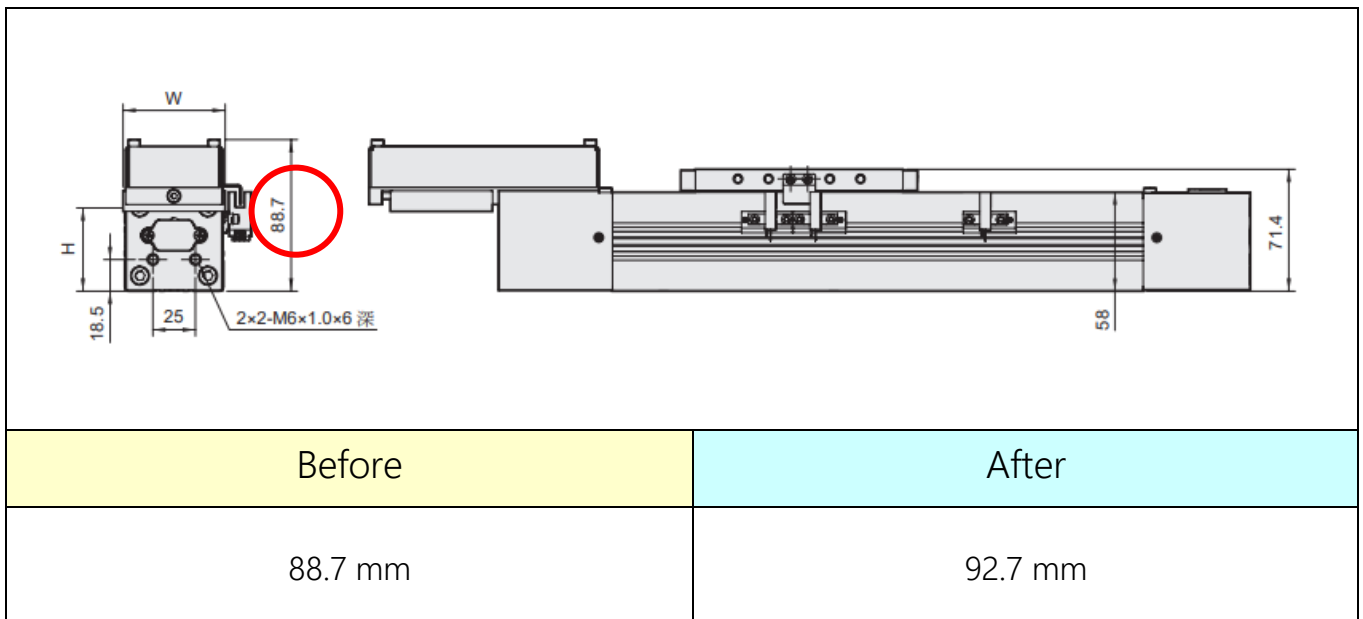

1. Model series
METFB-40-BM (Motor mounted position: down)
2. Design change reason
Optimize the internal structure design.
3. Change descriptions

4. Effective date
Immediately.
5. If there is any questions, please contact our sales department.