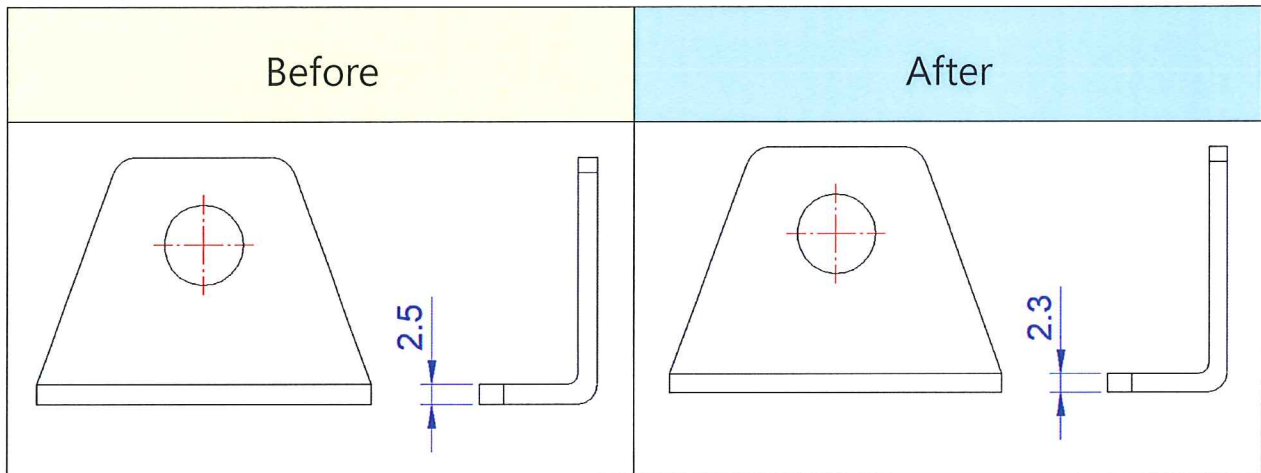

Jun. 12th, 2023

MCRPM-Ø15 Magnetically coupled rodless cylinder LB Sheet thickness Changing Notification

Thank you for supporting Mindman products. The design change will apply to the following models. Sorry for any inconvenience may occur. Please kindly understand and cooperate.

1. Model series

LB-MCRPM-Ø15

2. Design change reason

Due to the demand of the production process.

3. Changed contents

4. Effective date

Replace sequentially.

5. If there is any question, please contact our sales department.