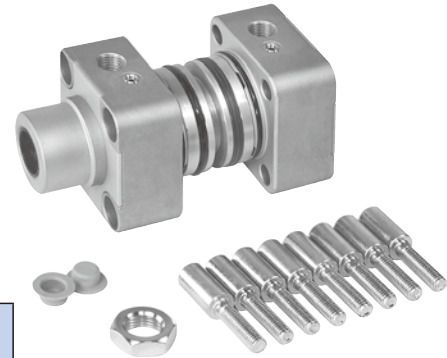

Cylinder mounting accessories

PNEUMATIC CYLINDER

Mindman

Cylinders mounting accessories

Model	Type	MCQA	MCQN	MCQV	MCQV2 MCQV2L MCQV3 MCQI2 MCQI3 MCKQI2	MCJQ MCKJQ	MCJI	MCJU	MCMA	MCMB MCKMB	MCMBL	MCKMI MCKMI	MCMI	MCMI	MCMJ	MCMJP	MCCG	MCCN	MCCH	MCGI
	LB	●	●	●	●	●	●	●	●	●	●	●	●	●	●	●	●	●	●	●
	CA	●	●	●	●	●	●	●	●	●	●	●	●	●	●	●	●	●	●	●
	CB	●	●	●	●	●	●	●	●	●	●	●	●	●	●	●	●	●	●	●
	CB2	●	●	●	●	●	●	●	●	●	●	●	●	●	●	●	●	●	●	●
	CDB	●	●	●	●	●	●	●	●	●	●	●	●	●	●	●	●	●	●	●
	FA	●	●	●	●	●	●	●	●	●	●	●	●	●	●	●	●	●	●	●
	FB	●	●	●	●	●	●	●	●	●	●	●	●	●	●	●	●	●	●	●
	FAC	●	●	●	●	●	●	●	●	●	●	●	●	●	●	●	●	●	●	●
	FBC	●	●	●	●	●	●	●	●	●	●	●	●	●	●	●	●	●	●	●
	MP	●	●	●	●	●	●	●	●	●	●	●	●	●	●	●	●	●	●	●
	RF	●	●	●	●	●	●	●	●	●	●	●	●	●	●	●	●	●	●	●
	SDB	●	●	●	●	●	●	●	●	●	●	●	●	●	●	●	●	●	●	●
	T	●	●	●	●	●	●	●	●	●	●	●	●	●	●	●	●	●	●	●
	TA	●	●	●	●	●	●	●	●	●	●	●	●	●	●	●	●	●	●	●
	TB	●	●	●	●	●	●	●	●	●	●	●	●	●	●	●	●	●	●	●
	TC	●	●	●	●	●	●	●	●	●	●	●	●	●	●	●	●	●	●	●
	Y	●	●	●	●	●	●	●	●	●	●	●	●	●	●	●	●	●	●	●
	I	●	●	●	●	●	●	●	●	●	●	●	●	●	●	●	●	●	●	●
	YS (Y+Pin)	●	●	●	●	●	●	●	●	●	●	●	●	●	●	●	●	●	●	●
	YP (Y+Pin)	●	●	●	●	●	●	●	●	●	●	●	●	●	●	●	●	●	●	●

*1. MCQV2L, MCQV3, MCQI2, MCQI3 and MCKQI2 use the same accessories with MCQV2.

*2. MCKJQ use the same accessories with MCJQ, only for tube I.D. 40 and without RF.

*3. MCKMB use the same accessories with MCMB.

*4. MCKMI use the same accessories with MCMI.

Cylinder kits

PNEUMATIC CYLINDER

Cylinders kits

- We can supply your company with full cylinder assembly kits which meet NFPA, ISO-VDMA and JIS internationally recognizable standards.
- Assembly kits include all necessary components to enable rapid assembly and despatch in order that you can meet your customers delivery schedules.
- Piston rod, tie rod and tubes are also available.

Order example ●

Type	Model	Tube I.D. (mm)	Description
Component parts	CP	-6~200	Air cylinder
Repair kits	PS		

Order example ◎

Type	Model	Type	Tube I.D. (mm)	Description
Repair kits	MRT*	SK	40~80	Rotary actuator
	MDO		20~150	Hydraulic cylinder