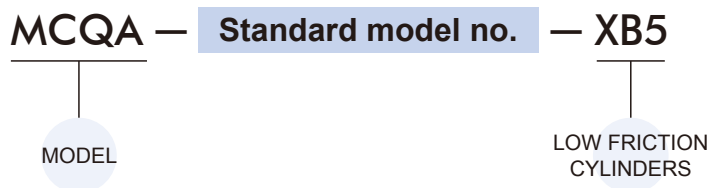

Tandem cylinders

STYLE

Code	Symbol	Description
5 1		Tandem / Male thread
5 2		Tandem / Female thread

Applicable series

Series	Model
Standard cylinder	MCQA, MCQV2, MCQV3, MCQN
Compact cylinder	MCJA, MCJQ, MCKJQ, MCJI
Miniature cylinder	MCMA, MCMB, MCKMI, MCMJ
Round cylinder	MCCG, MCCN

Low-pressure hydraulic cylinders

Blank: All cylinders
 R: Rod side (Non-adjustable when cylinder is style 27)
 H: Head side (Adjustable when cylinder is style 27)

Applicable series

Series	Model
Standard cylinder	MCQA, MCQV2, MCQV3, MCQI2, MCQI3, MCKQI2 (for tube I.D. ø32~ø100)
Miniature cylinder	MCMA, MCMB, MCMI (for tube I.D. ø16~ø40)
Guide cylinder	MGTB, MGTK, MGTU, MGTX

- Note 1. Piston packing: Double U-type.
- 2. Miniature cylinders / Guide cylinder (MGTB / MGTU-ø20, 25) to make sure the dimensions after ordered.
- 3. Operating pressure range: 0.1~1 MPa

Low friction cylinders