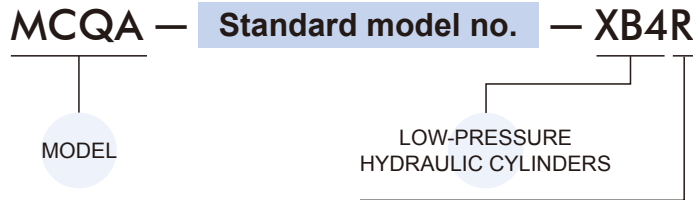

Double rod / Adjustable stroke cylinders

STYLE

Code	Symbol	Description
2 7		Double rod / Adjustable male thread
2 8		Double rod / Adjustable female thread

Applicable series

Series	Model
Standard cylinder	MCQA, MCQV2, MCQV3, MCQI2, MCQI3, MCKQI2
Compact cylinder	MCJA, MCJQ, MCKJQ, MCJI, MCJU
Miniature cylinder	MCMA, MCMB, MCKMB, MCMI, MCKMI, MCMJ
Round cylinder	MCCG
Guide cylinder	MCGI, MGTB, MGTK, MGTU, MGTX

Tandem cylinders

STYLE

Code	Symbol	Description
5 1		Tandem / Male thread
5 2		Tandem / Female thread

Applicable series

Series	Model
Standard cylinder	MCQA, MCQV2, MCQV3, MCQN
Compact cylinder	MCJA, MCJQ, MCKJQ, MCJI
Miniature cylinder	MCMA, MCMB, MCKMI, MCMJ
Round cylinder	MCCG, MCCN

Low-pressure hydraulic cylinders

Blank: All cylinders
 R: Rod side (Non-adjustable when cylinder is style 27)
 H: Head side (Adjustable when cylinder is style 27)

Applicable series

Series	Model
Standard cylinder	MCQA, MCQV2, MCQV3, MCQI2, MCQI3, MCKQI2 (for tube I.D. ø32~ø100)
Miniature cylinder	MCMA, MCMB, MCMI (for tube I.D. ø16~ø40)
Guide cylinder	MGTB, MGTK, MGTU, MGTX