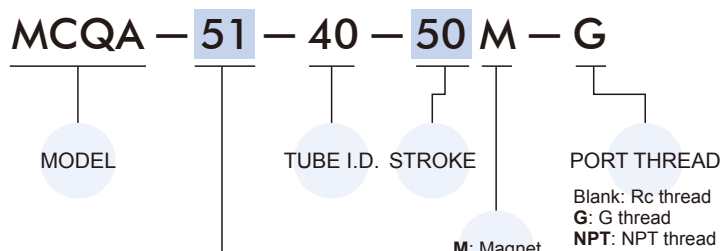

Double rod / Adjustable stroke cylinders

STYLE

Code	Symbol	Description
2 7		Double rod / Adjustable male thread
2 8		Double rod / Adjustable female thread

Applicable series

Series	Model
Standard cylinder	MCQA, MCQV2, MCQV3, MCQI2, MCQI3, MCKQI2
Compact cylinder	MCJA, MCJQ, MCKJQ, MCJI, MCJU
Miniature cylinder	MCMA, MCMB, MCKMB, MCMI, MCKMI, MCMJ
Round cylinder	MCCG
Guide cylinder	MCGI, MGTB, MGTK, MGTU, MGTX

Tandem cylinders

STYLE

Code	Symbol	Description
5 1		Tandem / Male thread
5 2		Tandem / Female thread

Applicable series

Series	Model
Standard cylinder	MCQA, MCQV2, MCQV3, MCQN
Compact cylinder	MCJA, MCJQ, MCKJQ, MCJI
Miniature cylinder	MCMA, MCMB, MCKMI, MCMJ
Round cylinder	MCCG, MCCN