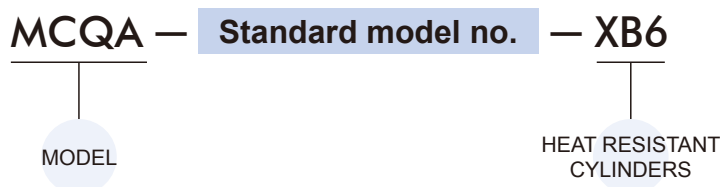

Heat resistant cylinders

Applicable series

Series	Model
Standard cylinder	MCQA, MCQV, MCQI2, MCQI3
Compact cylinder	MCJA, MCJQ, MCJI
Miniature cylinder	MCMA, MCMB, MCMI, MCMIS
Round cylinder	MCCG
Guide cylinder	MGTX

- Note 1. Seals materials: Fluoro rubber.
2. Ambient temperature: -10~+150°C (No freezing)
3. Auto switch: Can't mount.