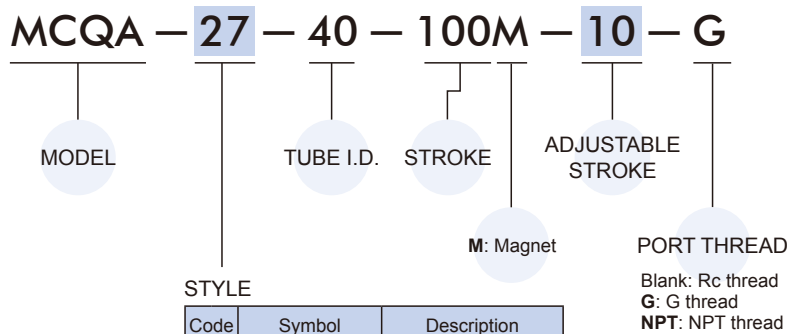

Double rod / Adjustable stroke cylinders

STYLE

Code	Symbol	Description
2 7		Double rod / Adjustable male thread
2 8		Double rod / Adjustable female thread

Applicable series

Series	Model
Standard cylinder	MCQA, MCQV2, MCQV3, MCQI2, MCQI3, MCKQI2
Compact cylinder	MCJA, MCJQ, MCKJQ, MCJI, MCJU
Miniature cylinder	MCMA, MCMB, MCKMB, MCMI, MCKMI, MCMJ
Round cylinder	MCCG
Guide cylinder	MCGI, MGTB, MGTK, MGTU, MGTX

Tandem cylinders

STYLE

Code	Symbol	Description
5 1		Tandem / Male thread
5 2		Tandem / Female thread

Applicable series

Series	Model
Standard cylinder	MCQA, MCQV2, MCQV3, MCQN
Compact cylinder	MCJA, MCJQ, MCKJQ, MCJI
Miniature cylinder	MCMA, MCMB, MCKMI, MCMJ
Round cylinder	MCCG, MCCN

Low-pressure hydraulic cylinders

Blank: All cylinders
 R: Rod side (Non-adjustable when cylinder is style 27)
 H: Head side (Adjustable when cylinder is style 27)

Applicable series

Series	Model
Standard cylinder	MCQA, MCQV2, MCQV3, MCQI2, MCQI3, MCKQI2 (for tube I.D. ø32~ø100)
Miniature cylinder	MCMA, MCMB, MCMI (for tube I.D. ø16~ø40)
Guide cylinder	MGTB, MGTK, MGTU, MGTX

- Note 1. Piston packing: Double U-type.
- 2. Miniature cylinders / Guide cylinder (MGTB / MGTU-ø20, 25) to make sure the dimensions after ordered.
- 3. Operating pressure range: 0.1~1 MPa

Low friction cylinders